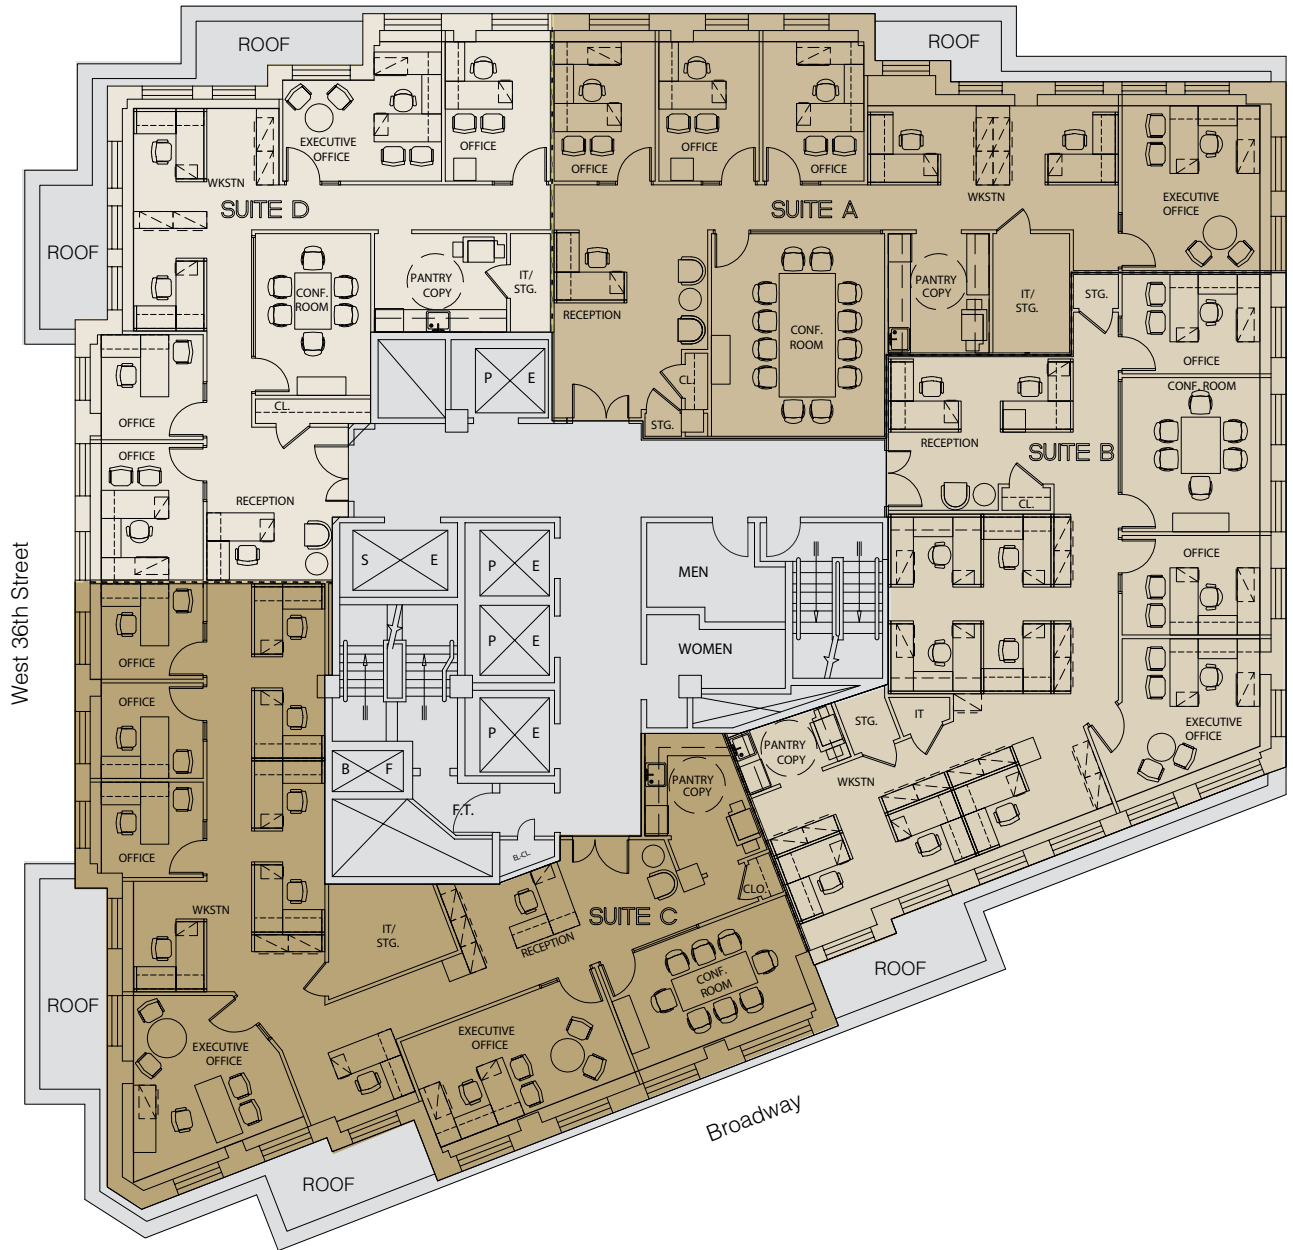

Avenue of the Americas

SUITE A (2,838 RSF)	
OFFICE	3
EXECUTIVE OFFICE	1
WORKSTATION	2
CONF. ROOM	1
PANTRY/COPY	1
I.T./STG.	1
RECEPTION	1
COAT CLOSET	1
STORAGE	1
SUITE B (2,958 RSF)	
OFFICE	2
EXECUTIVE OFFICE	1
WORKSTATION	6
CONF. ROOM	2
PANTRY/COPY	1
I.T.	1
RECEPTION	1
COAT CLOSET	1
STORAGE	2
SUITE C (3,346 RSF)	
OFFICE	8
EXECUTIVE OFFICE	2
WORKSTATION	5
CONF. ROOM	1
PANTRY/COPY	1
I.T./STG.	1
RECEPTION	1
COAT CLOSET	1
SUITE D (2,375 RSF)	
OFFICE	8
EXECUTIVE OFFICE	2
WORKSTATION	5
CONF. ROOM	1
PANTRY/COPY	1
I.T./STG.	1
RECEPTION	1
COAT CLOSET	1

1350 BROADWAY, 23RD FLOOR
NEW YORK, NEW YORK